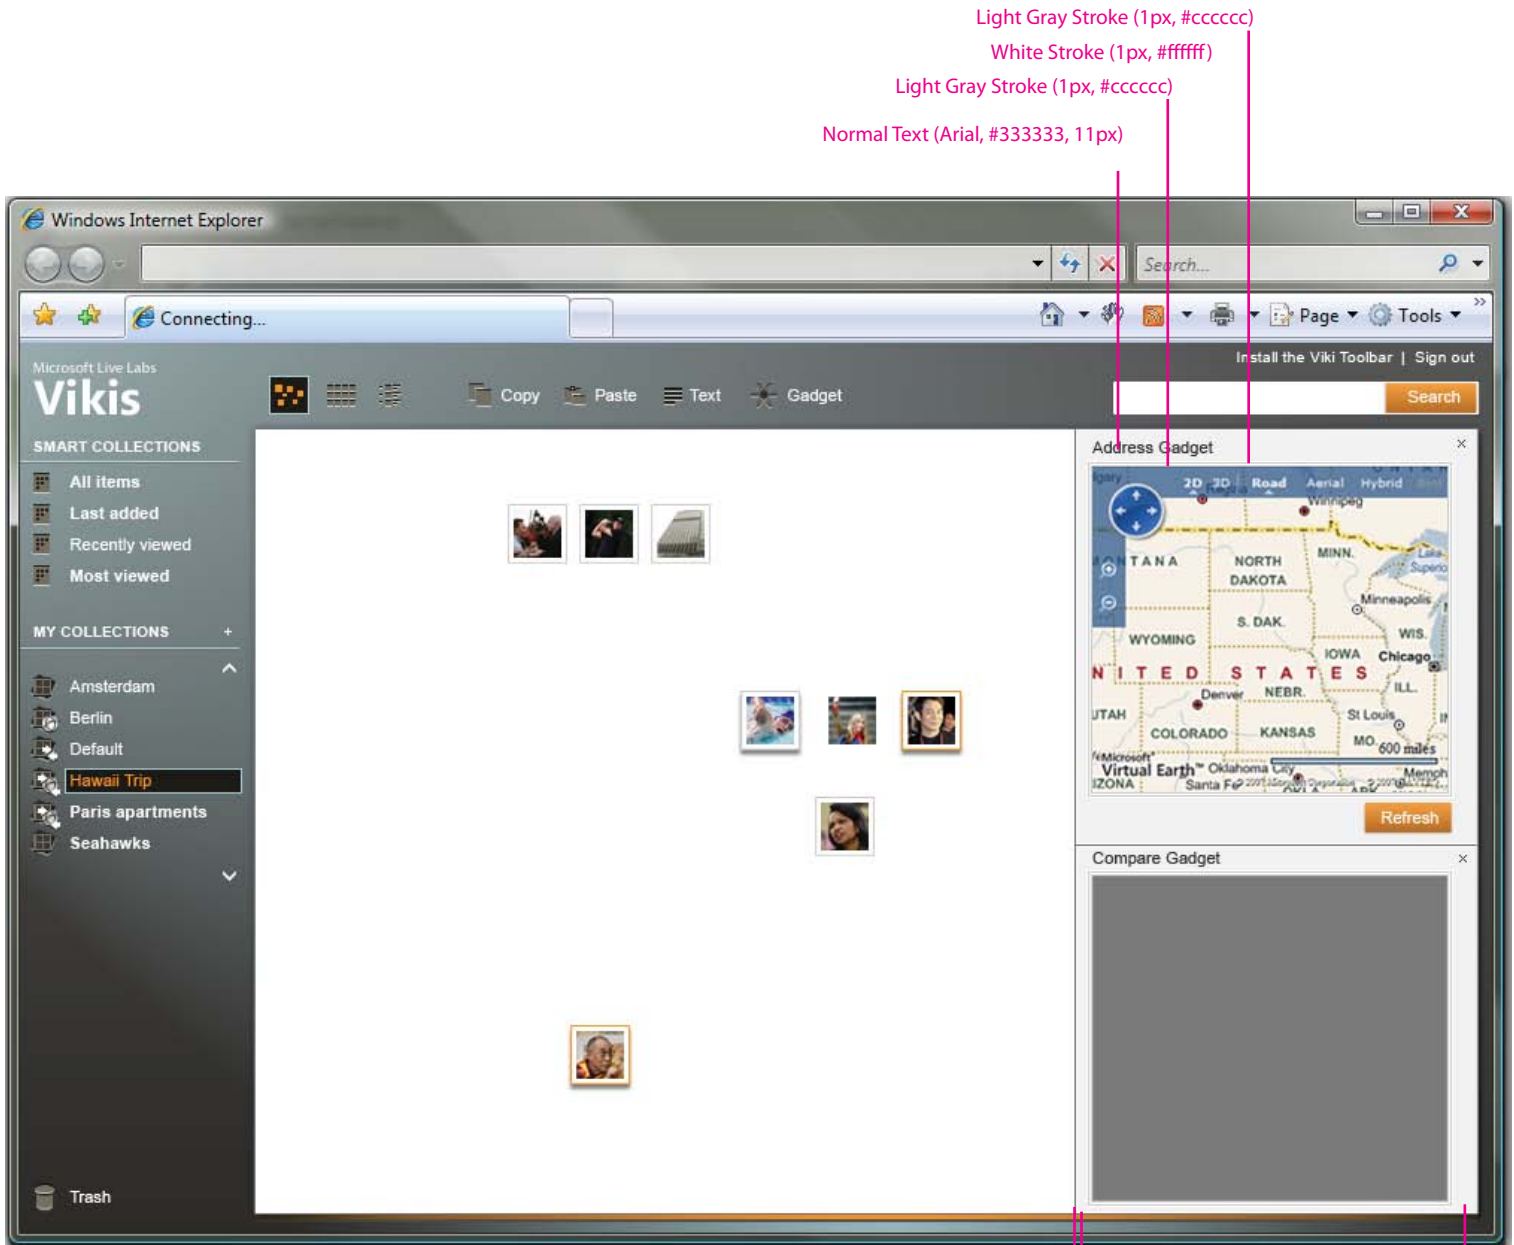

VIKI STYLEGUIDE

Visual Specification (List View)

The image shows a screenshot of the Viki web application interface within a Windows Internet Explorer browser window. The interface is divided into a left sidebar and a main content area. The sidebar contains 'SMART COLLECTIONS' and 'MY COLLECTIONS' sections. The main content area displays a list of items in a table format. The table has columns for 'Name', 'Date modified', and 'Comments'. The first row is highlighted with an orange border, indicating a hover or selected state. The text in the table is styled according to the specifications provided.

VIKI STYLEGUIDE

Visual Specification (Item View)

VIKI STYLEGUIDE

Visual Specification (Collection Properties)

VIKI STYLEGUIDE

Visual Specification (Canvas/Gadget View)

Light Gray Stroke (1px, #cccccc)

White Stroke (1px, #ffffff)