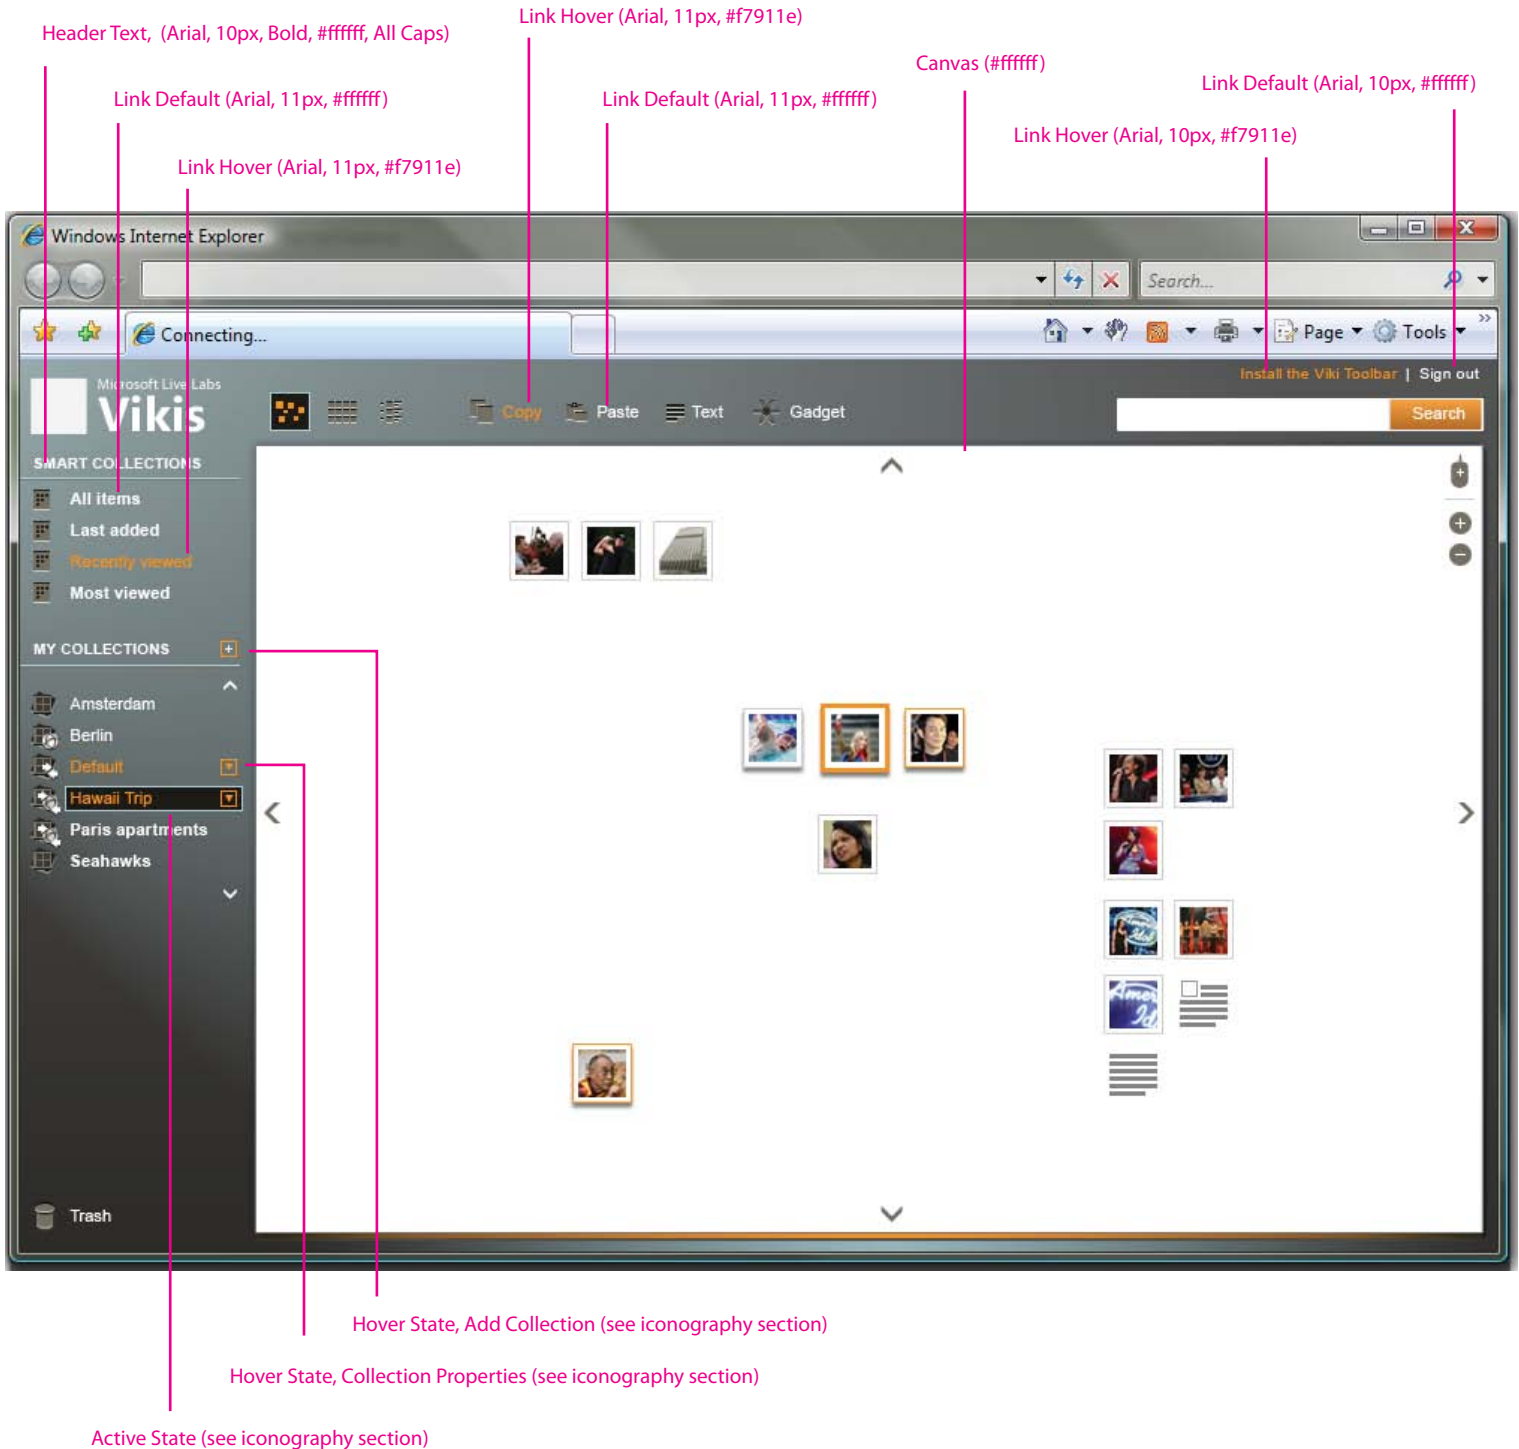

VIKI STYLEGUIDE

Visual Specification (Canvas View)