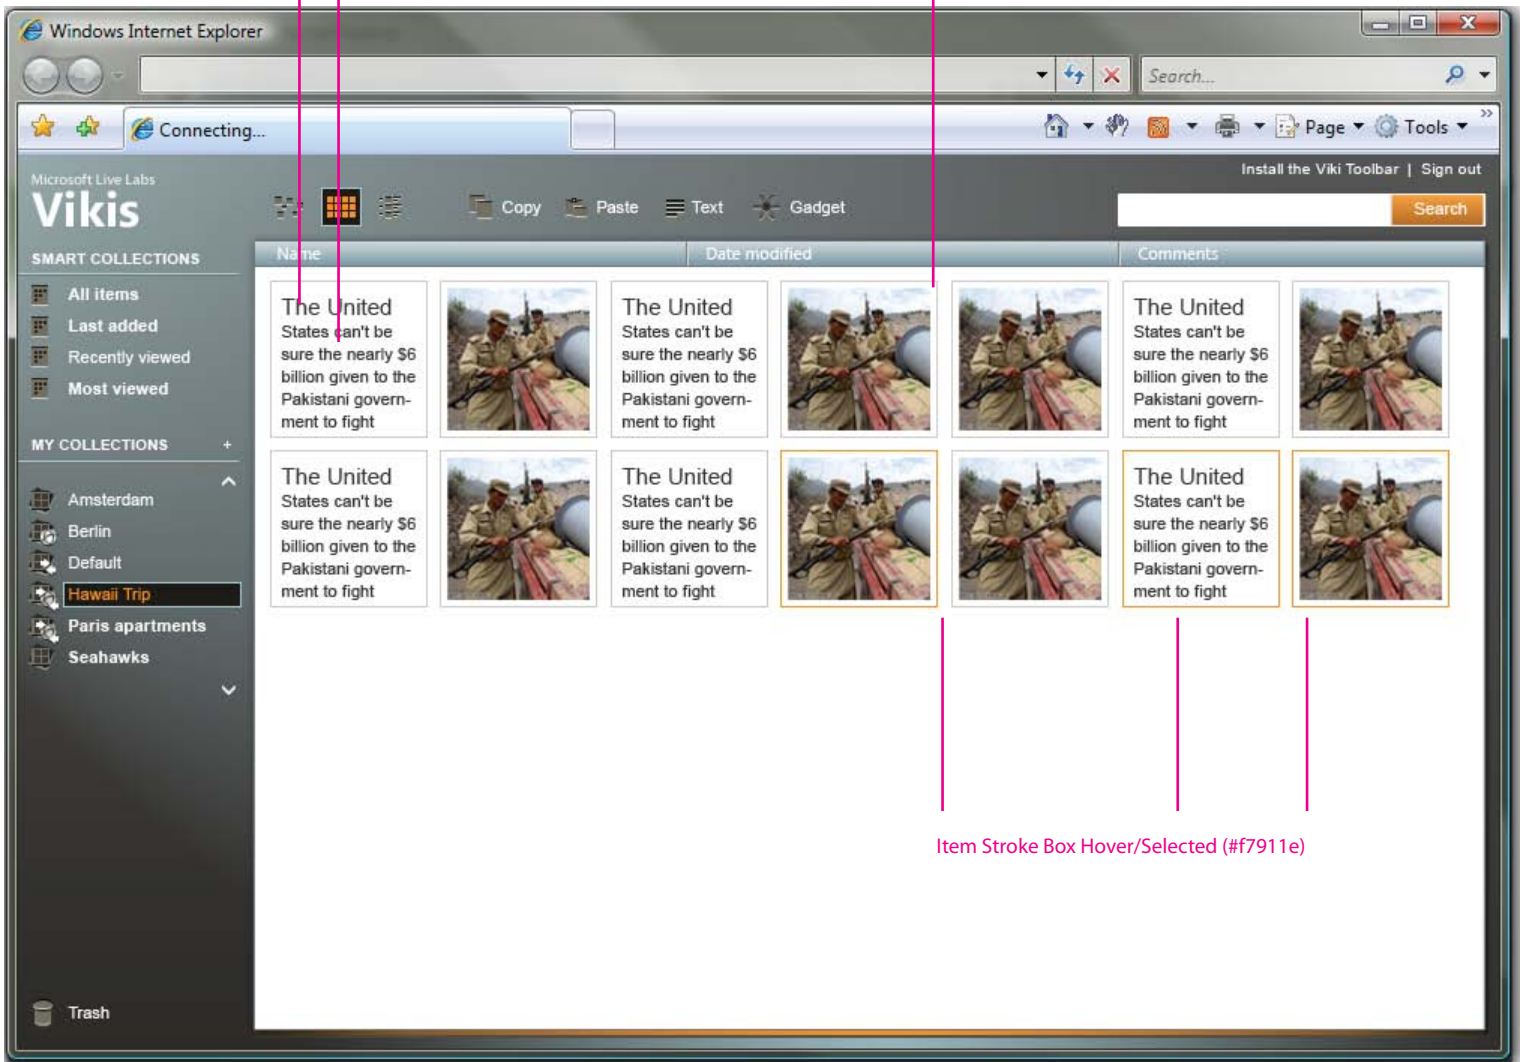

VIKI STYLEGUIDE

Visual Specification (Grid View)

Title Text (Arial, 15px, #333333)

Normal Text (Arial, 11px, #333333)

Item Stroke Box Default (#cccccc)

Item Stroke Box Hover/Selected (#f7911e)