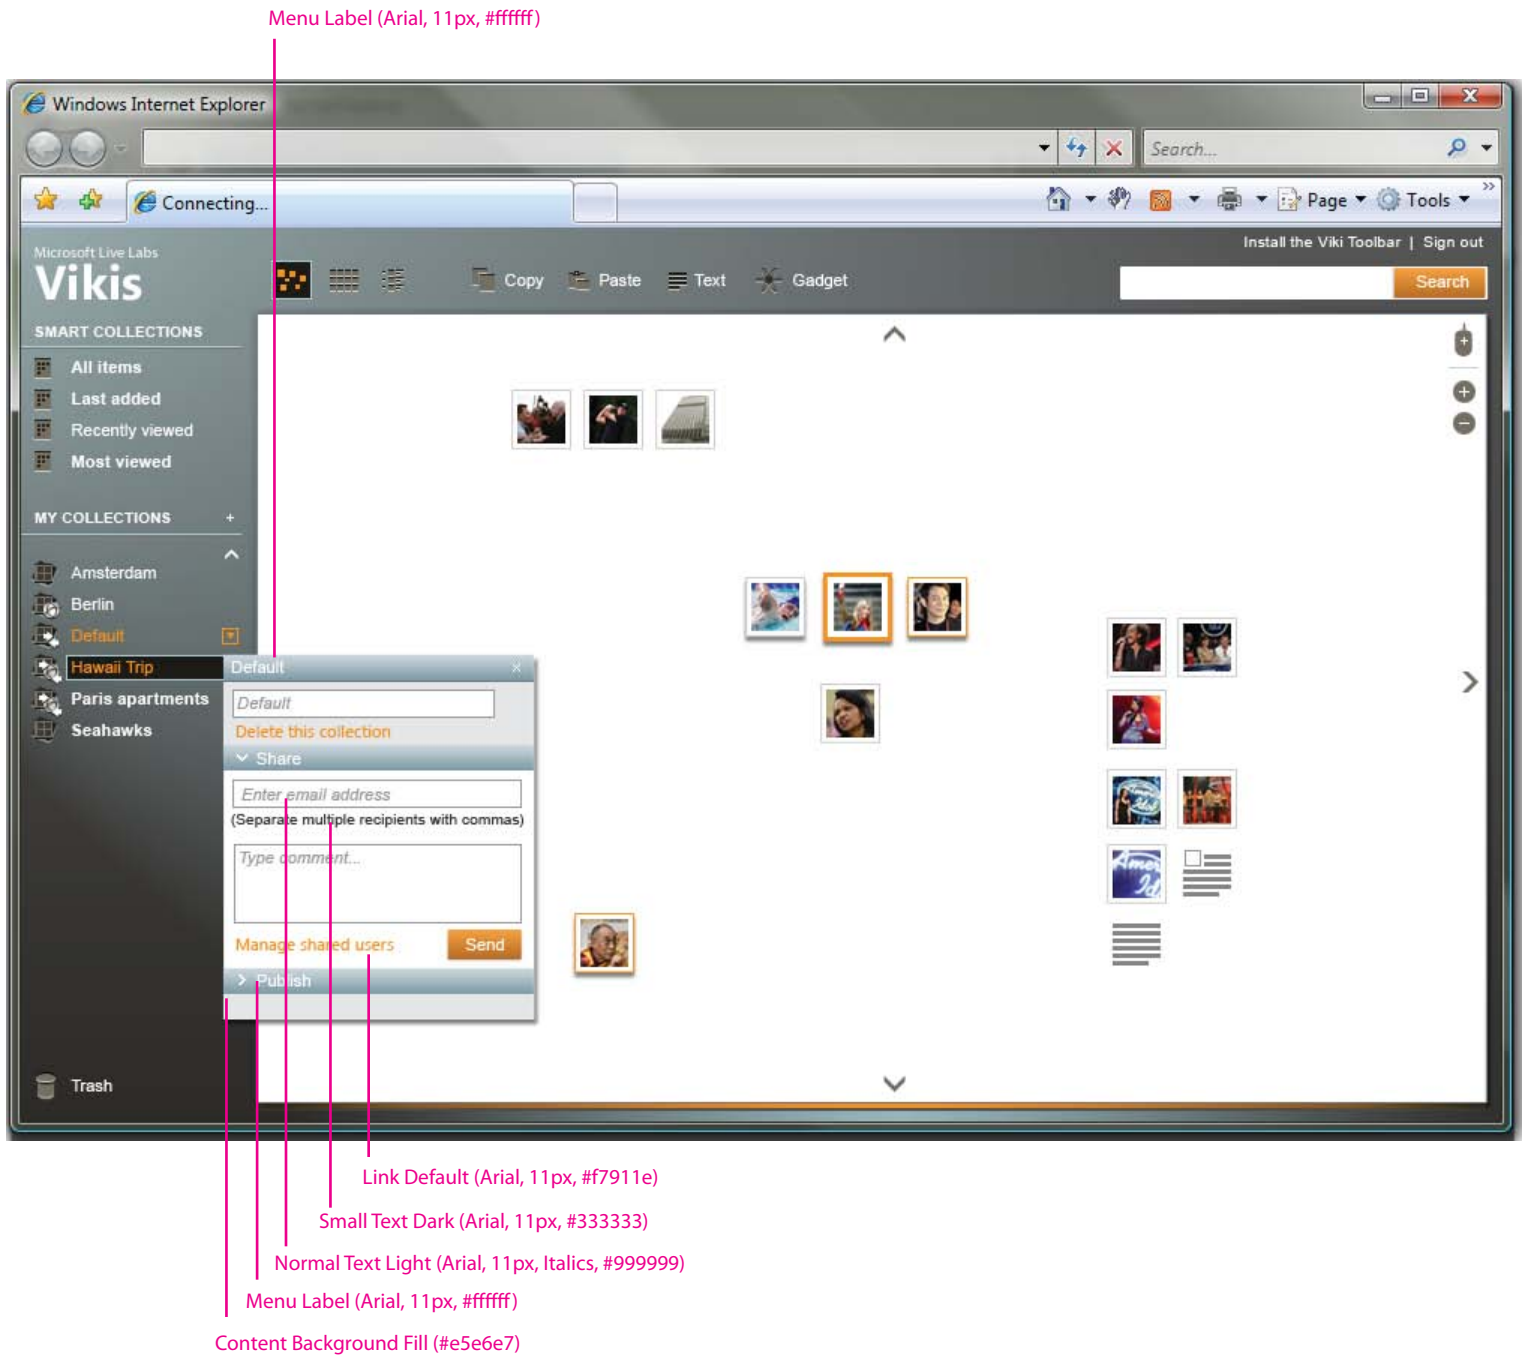

VIKI STYLEGUIDE

Visual Specification (Collection Properties)