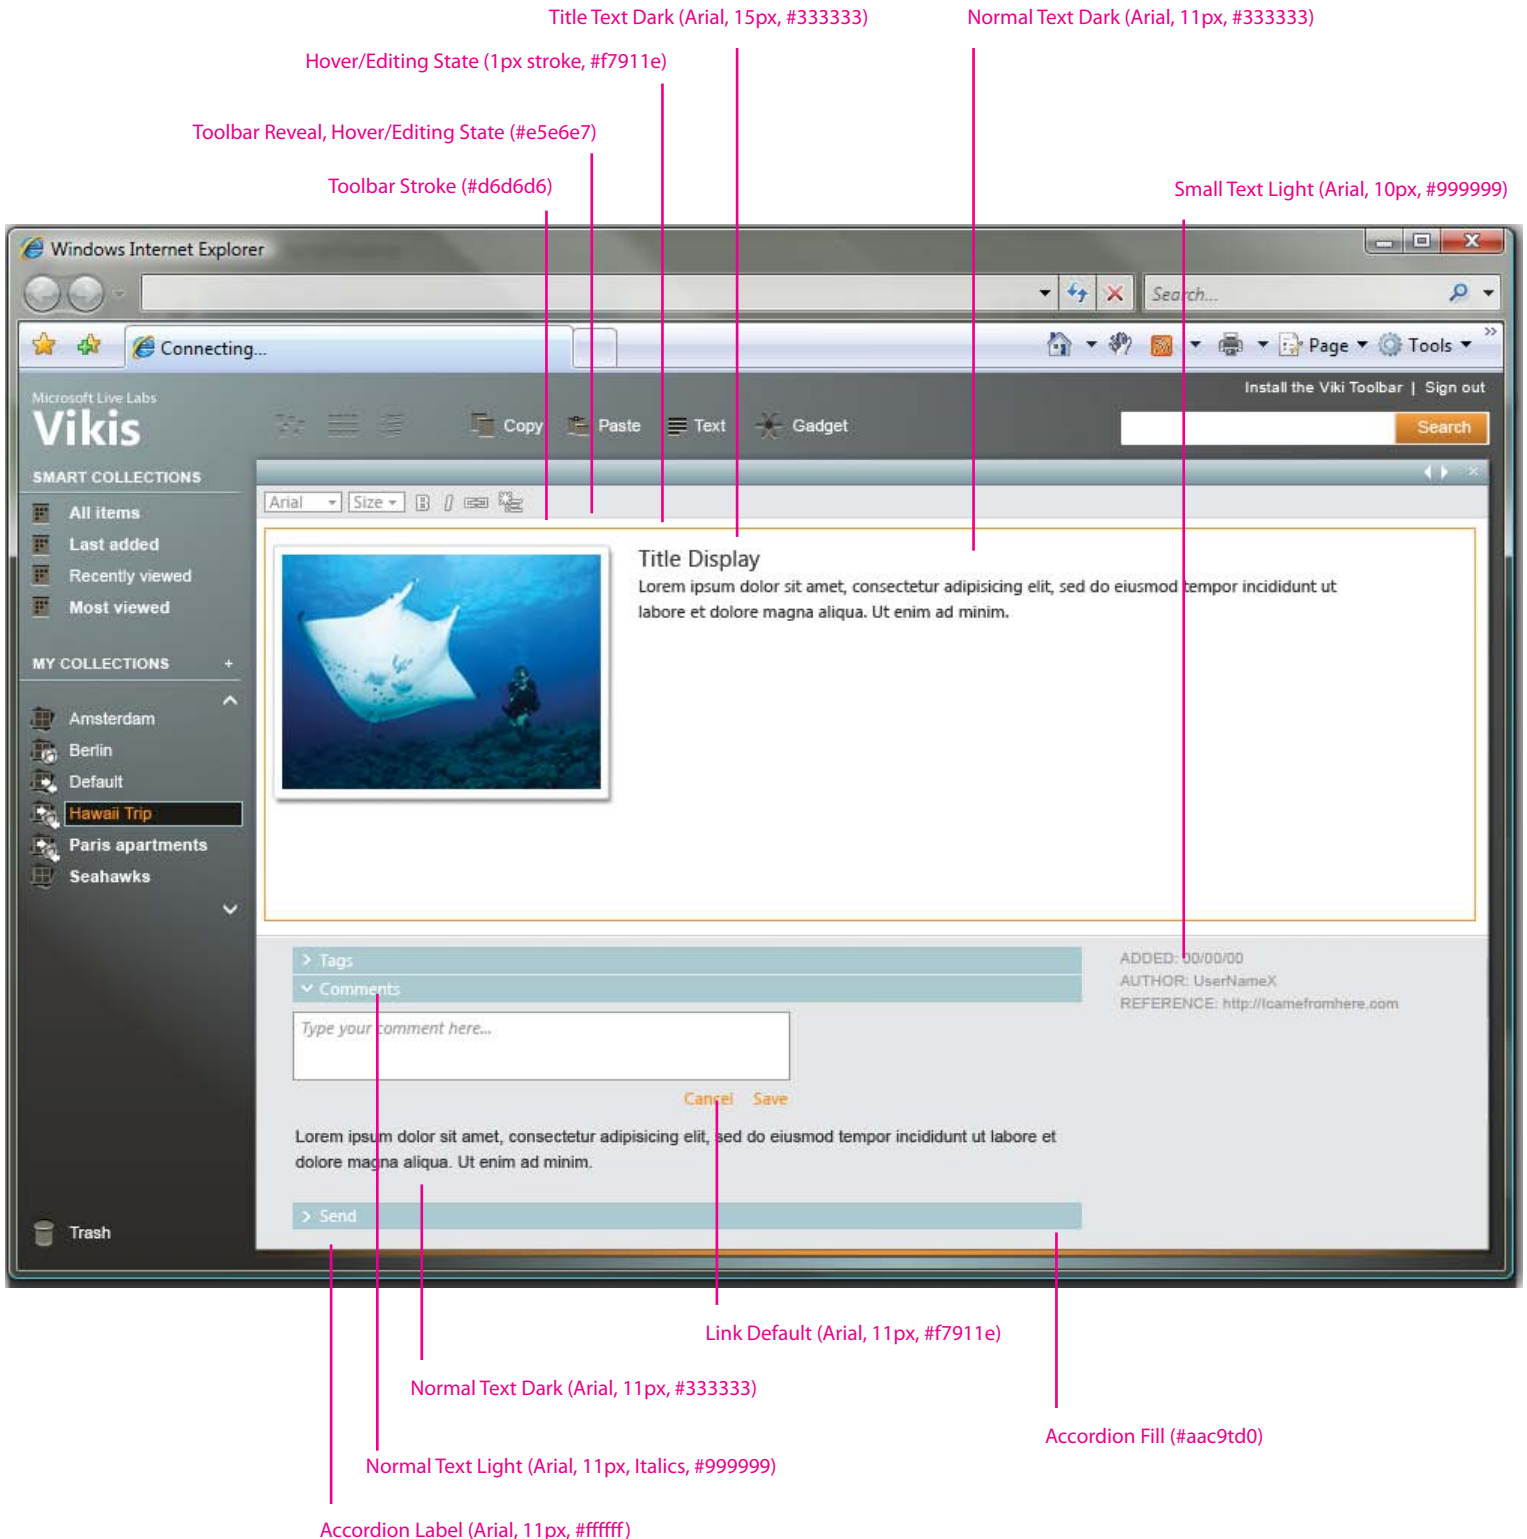

VIKI STYLEGUIDE

Visual Specification (Item View)